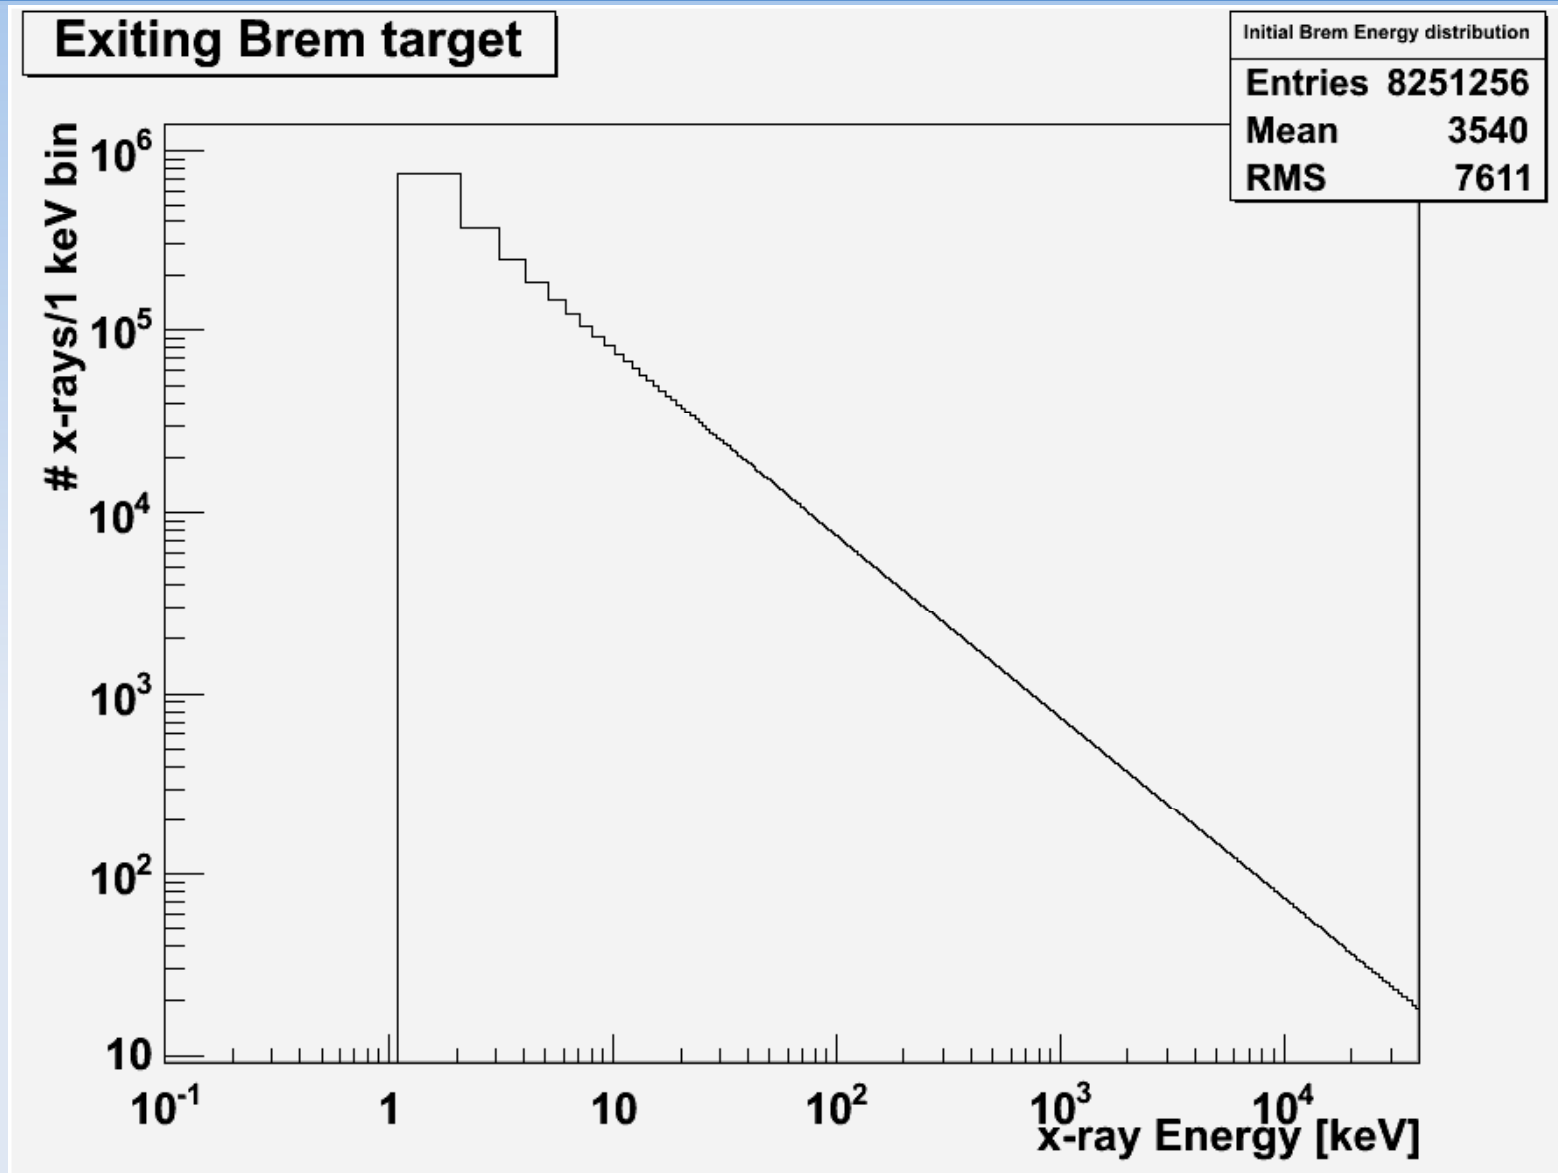

Comparison of Brem production

- Input: 1 mil Cu

Comparison of Brem production

- Input: 8 mil W wire