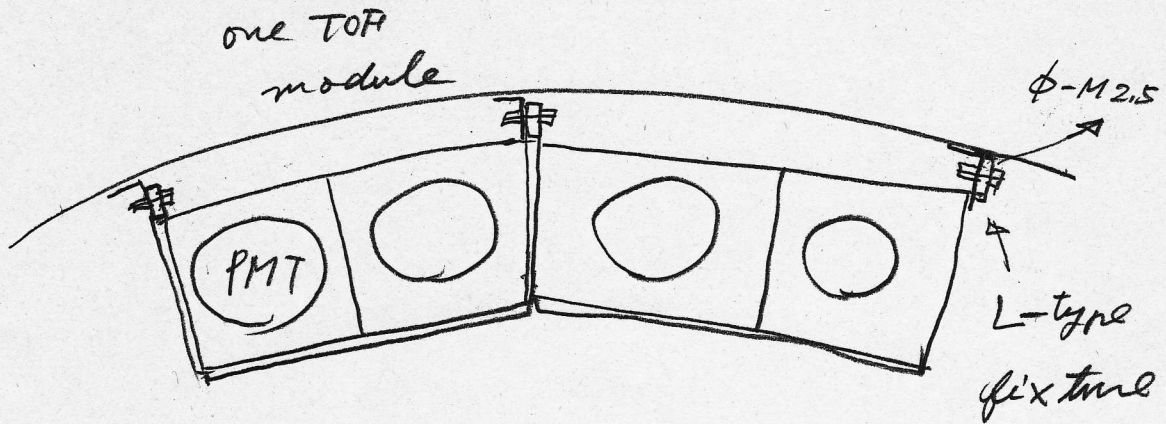

# TOF Module Fixture

2010.12.01

HK.Memo

along z-axis

~~X4~~

TOF Modules → Fajji Exp. Hall

~~Memo~~

~~564 MB RAM~~