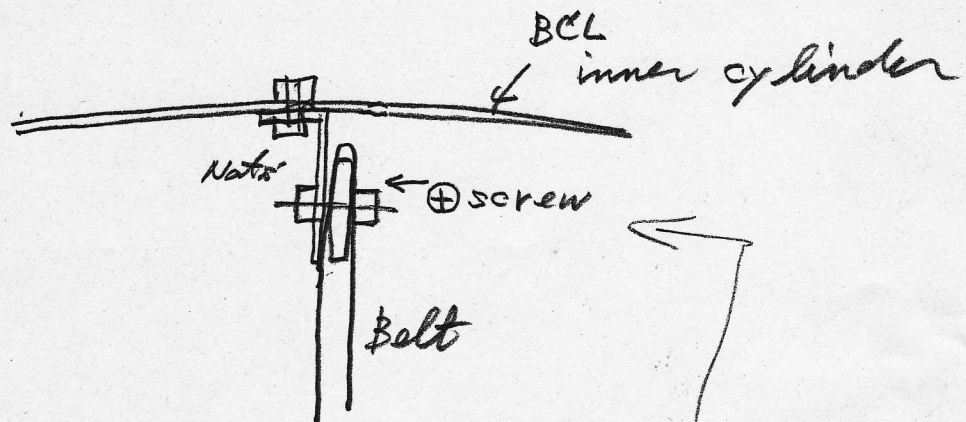

# TOF Module Fixture

2010.12.01

HK.Memo

along z-axis

~~X4~~

TOF Modules → Fajji Exp. Hall

~~Memo~~

~~564 MB RAM~~