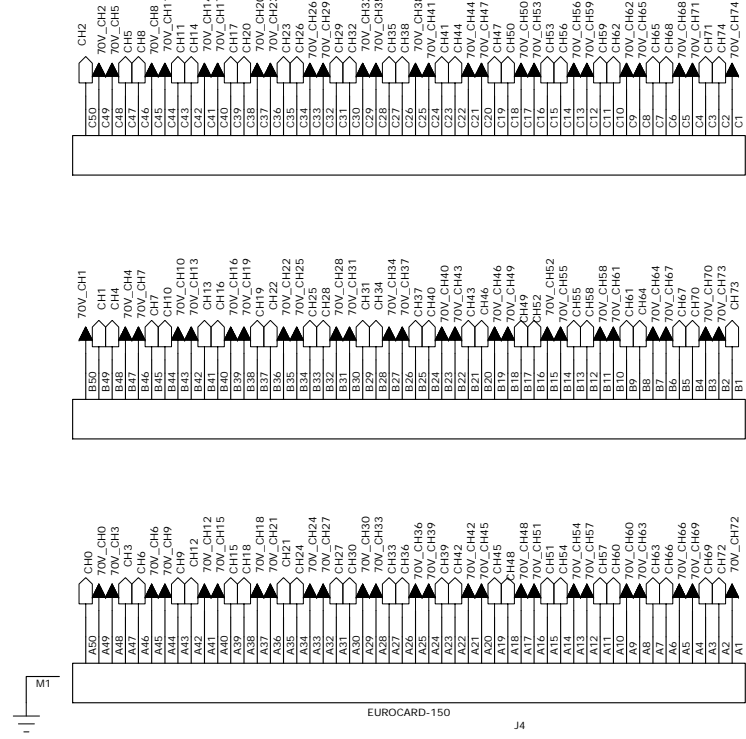

Univ. of Hawai'i -- Instr. Dev. Lab.

TITLE: BS_SciFi_TX-X_RevA

IDL_11_026

Design:
GSV

Page Description:
TOP Block
X-plane

REV:
A

DATED: 2-SEP-2011

[TOP]

SHEET: 1 OF 1