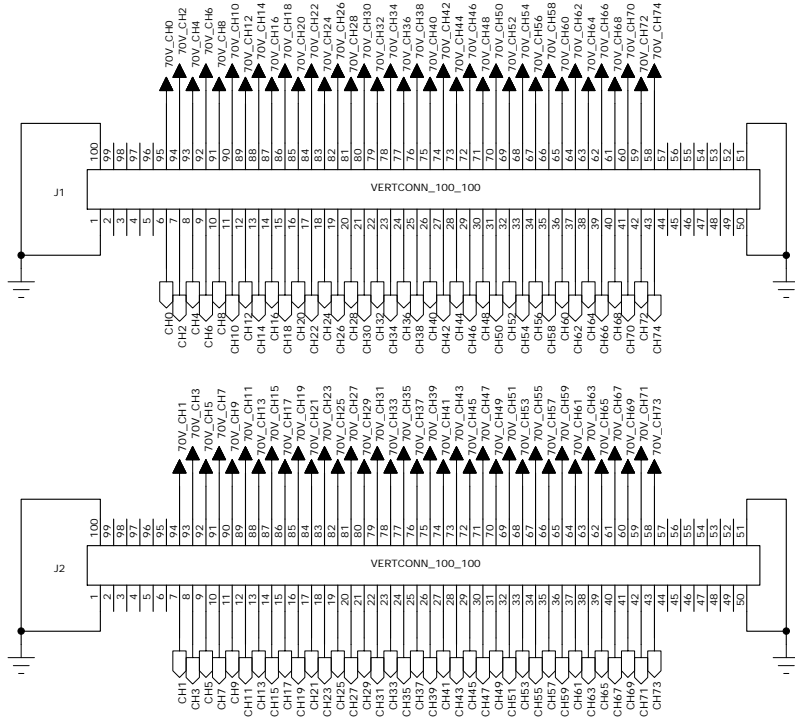

B

A

D

C

B

A

Mechanical Mounting

Univ. of Hawai'i -- Instr. Dev. Lab.

TITLE: BS_SciFi_TX-X_RevA

IDL_11_026

Design:
GSV

Page Description:
TOP Block
X-plane

REV:
A

DATED: 2-SEP-2011

[TOP]

SHEET: 1 OF 1