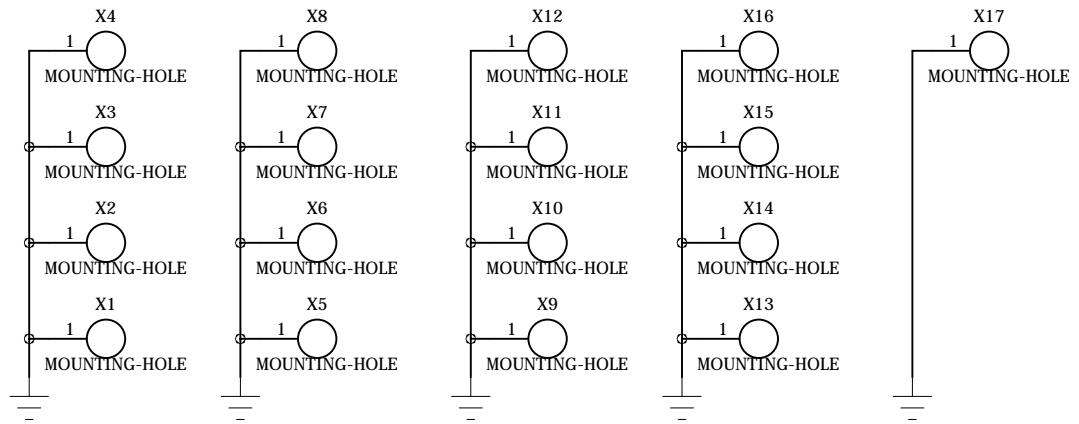

6

5

4

3

2

1

D

D

C

C

B

B

A

A

Univ. of Hawai'i -- Instr. Dev. Lab.

TITLE: BS_SciFi_MB_RevA IDL_11_025

	Design:	Page Description:	REV:
	GSV	TOP Block & X-plane	A

DATED: 3-SEP-2011 [TOP_XPLANE] SHEET: 1 OF 2