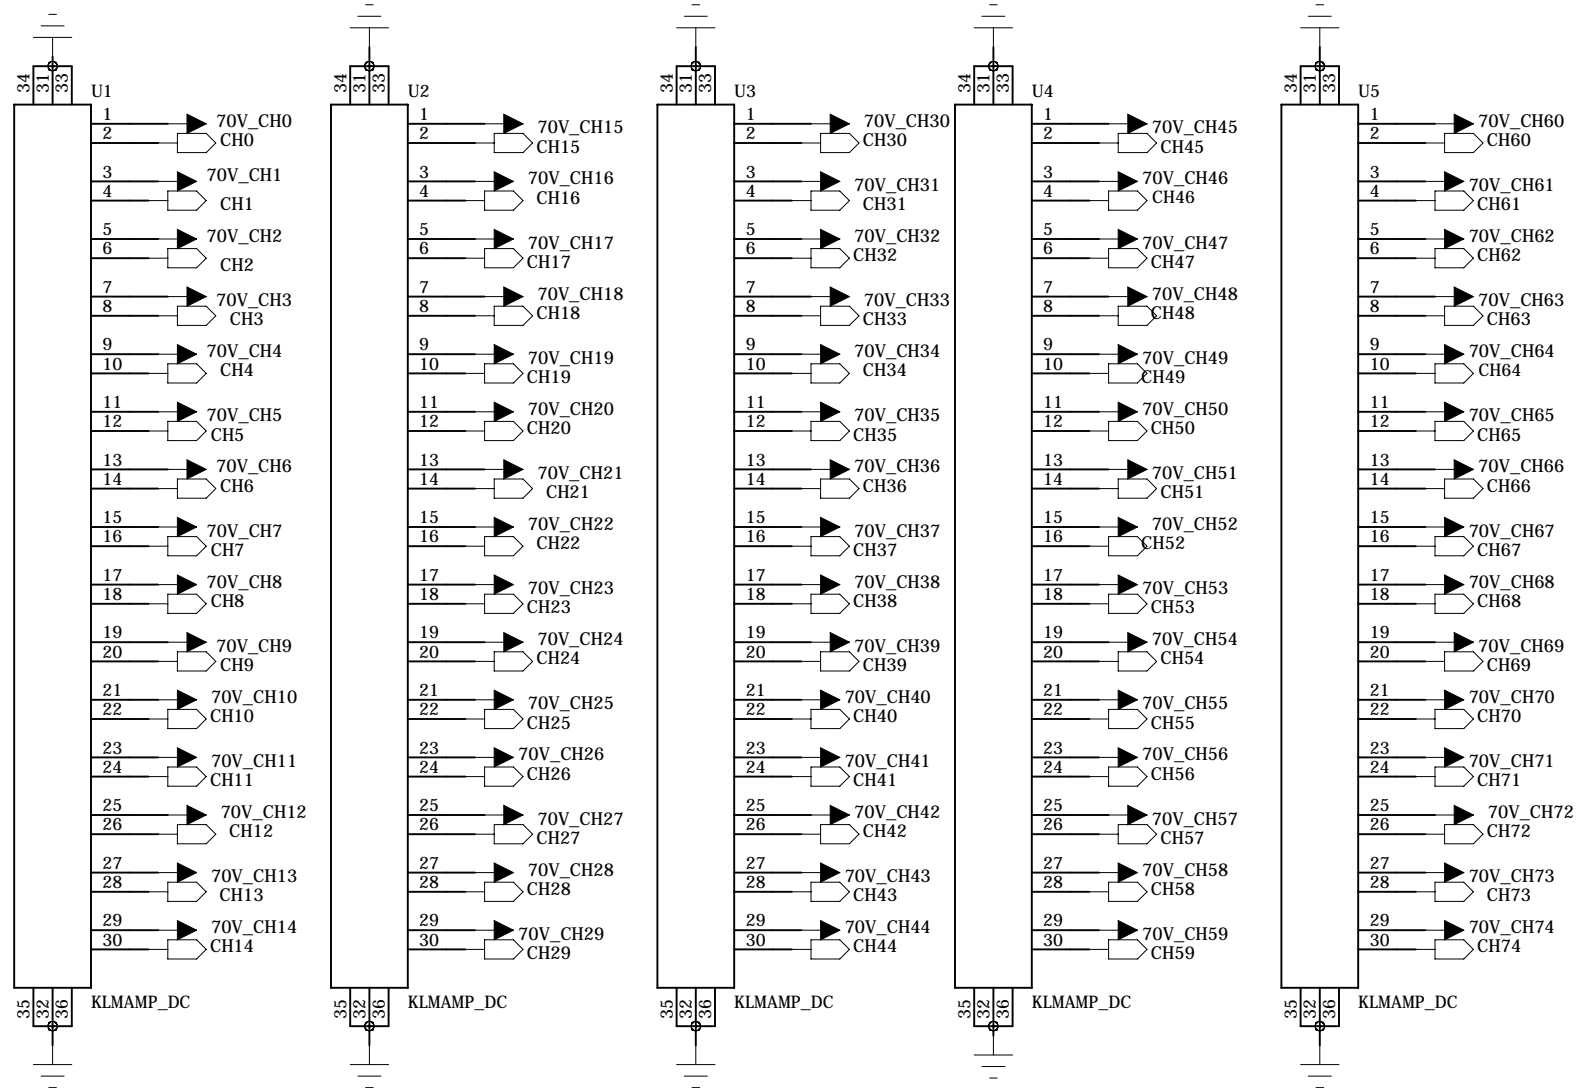

6

5

4

3

2

1

D

D

C

C

B

B

A

A

Univ. of Hawai'i -- Instr. Dev. Lab.

TITLE: BS_SciFi_MB_RevA IDL_11_025

	Design:	Page Description:	REV:
	GSV	TOP Block & X-plane	A

DATED: 3-SEP-2011 [TOP_XPLANE] SHEET: 1 OF 2