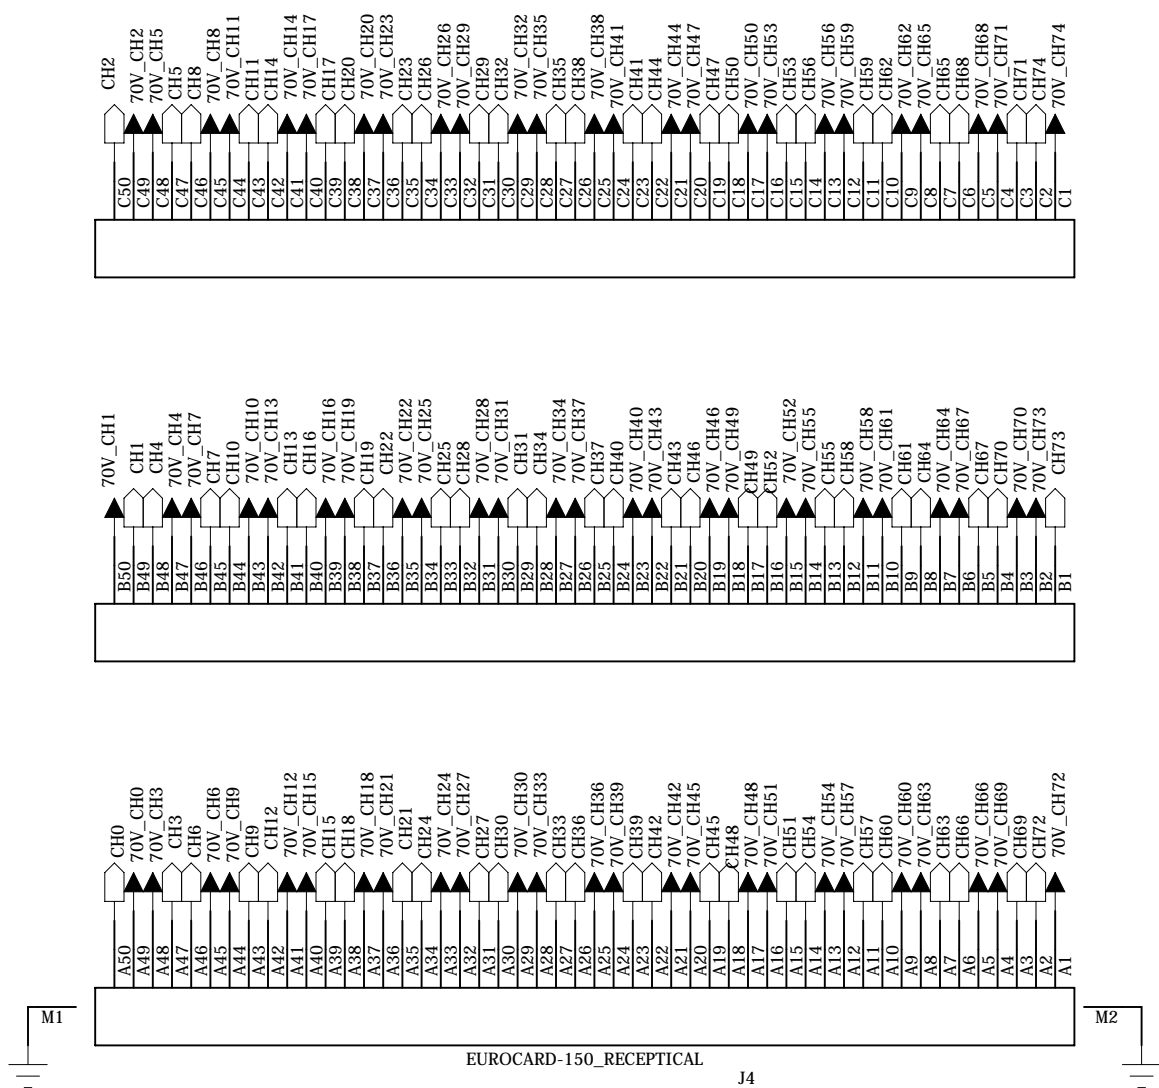

6

5

4

3

2

1

D

D

C

C

B

B

A

A

Univ. of Hawai'i -- Instr. Dev. Lab.

TITLE: BS_SciFi_MB_RevA IDL_11_025

	Design:	Page Description:	REV:
	GSV	TOP Block & X-plane	A

DATED: 3-SEP-2011 [TOP_XPLANE] SHEET: 1 OF 2